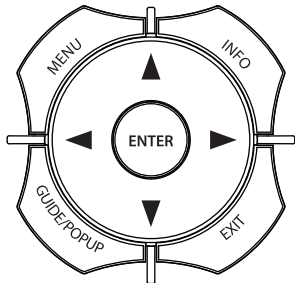

Subtitles: Pressing the Subt button turns on closed captioning or subtitles for some models of TVs.

PIP Controls: The bottom row of colored buttons offer control over Picture-in-Picture modes.

Cable / Satellite / DVR

List: On some devices with DVR capabilities, pressing the List button will bring up a list of recorded programs.

DVR Menu: Pressing the Home button will bring up the DVR menu.

Live TV: Pressing the Live TV button exits to Live TV.