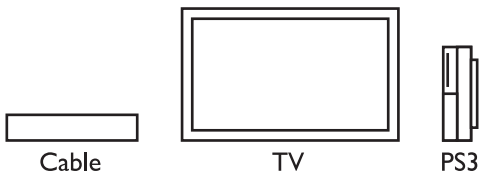

Controlling Volume (Punch Through)

In a fairly typical setup with a TV, PS3™ and Cable box, there is only one device that controls the sound. It would be difficult to switch devices between Cable and TV every time you want to change the volume. By default, Blu-Link™ is set so that regardless of what device you are using, when you change the volume, it is sent to the TV. This is called “punch through.”

When you press any key on Blu-Link, the device button will light to show what device is receiving that command. For example, when you are watching a DVD and hit Pause, the DVD button will light. When you hit Mute, the TV button will light.