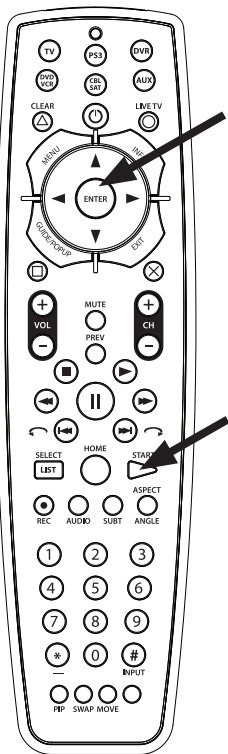

Step 6: On Blu-Link, press and hold the Start and Enter buttons at the same time. The PS3™ device button on the remote should light while holding these buttons. If it does not light, press the PS3™ device button and try again. After a few seconds the PS3™ should recognize the remote and complete registration.

Step 7: After the PS3™ is done registering your remote, press the button on Blu-Link™ to go back to the control panel. Verify that the remote control is working.

You can now play movies and control your PlayStation® 3 with Blu-Link™.